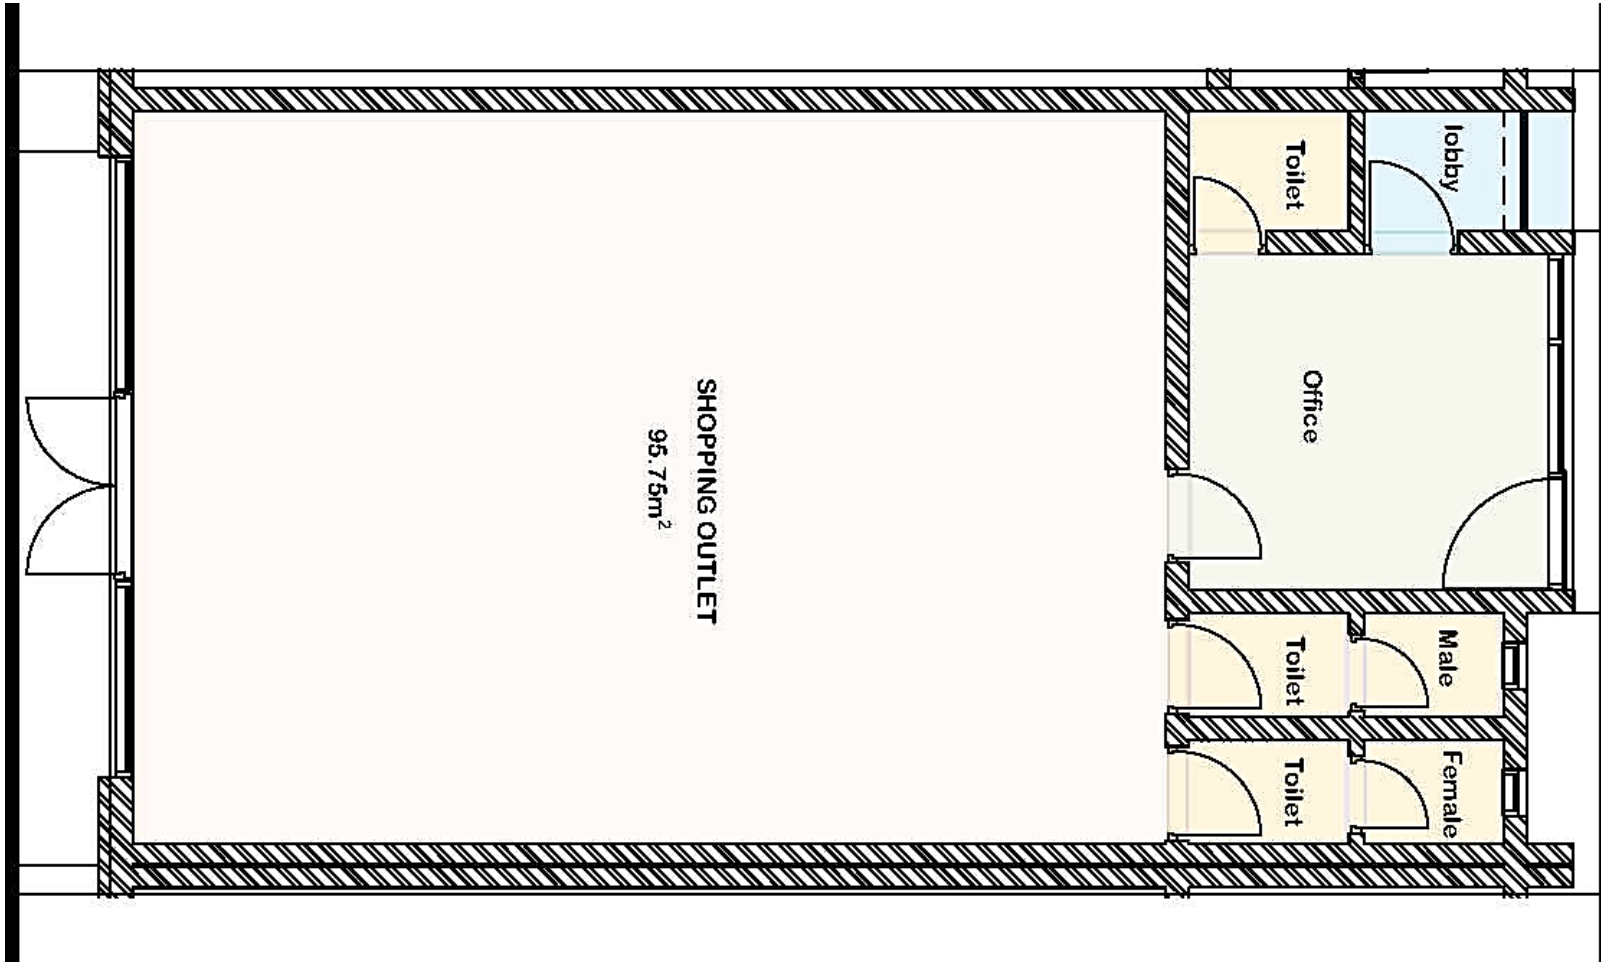

UPPER FLOOR / 90.48SQM

GROUND FLOOR / 95.75SQM

Buy a Jankara-Ode

shop

Buy Later & pay for 12months @

N15Mill / N18Mill

UPPER FLOOR / 90.48SQM

GROUND FLOOR / 95.75SQM

- All shops comes with an inner office and convenience
- Inner store room
- See through glass entrance
- Roller shutter security doors

Buy a Jankara-Ode

shop

A man with a beard and short hair, wearing a light pink button-down shirt and a black apron, is smiling and looking back over his shoulder. He is standing behind a glass display case filled with various cuts of meat. In the background, there are shelves with jars of sauce and other grocery items. The lighting is warm and focused on the man and the meat counter.